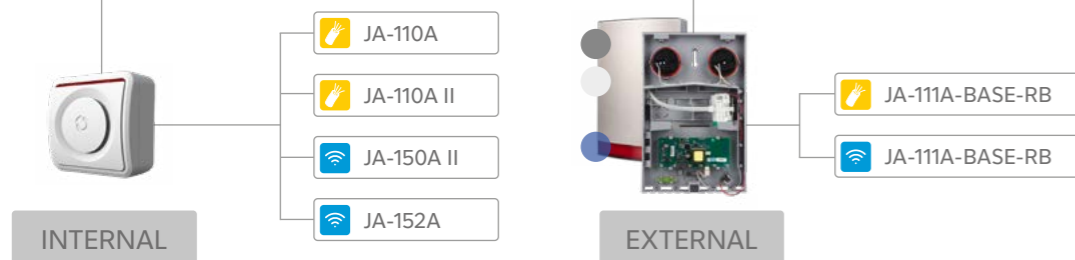

JABLOTRON 100⁺

PRODUCT MAP

ACCESS MODULES

CONTROL PANELS

- JA-100K / KR
- JA-103K / KR
- JA-106K
- JA-107K / KR

REMOTE CONTROLS AND EMERGENCY DEVICES

MODULES

SIRENS

DETECTORS

ENVIRONMENTAL DETECTORS

JABLOTRON 100⁺ many more components

BUS devices
WIRELESS devices

JABLOTRON
CREATING ALARMS