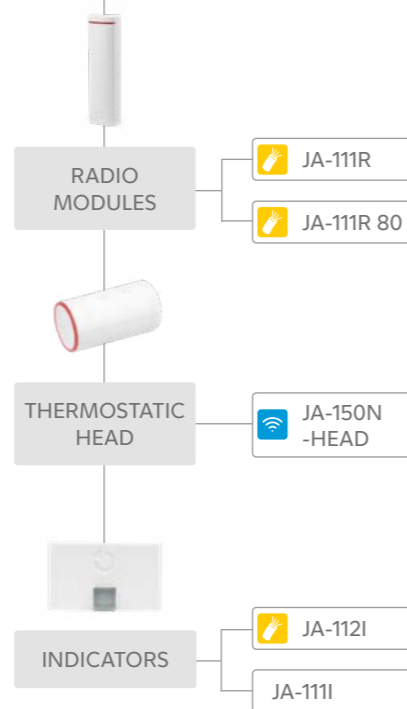

JABLOTRON 100⁺

PRODUCT MAP

ACCESS MODULES

CONTROL PANELS

- JA-100K / KR
- JA-103K / KR
- JA-106K
- JA-107K / KR

REMOTE CONTROLS AND EMERGENCY DEVICES

MODULES

SIRENS

DETECTORS

ENVIRONMENTAL DETECTORS

JABLOTRON 100⁺ many more components

BUS devices
WIRELESS devices

JABLOTRON
CREATING ALARMS