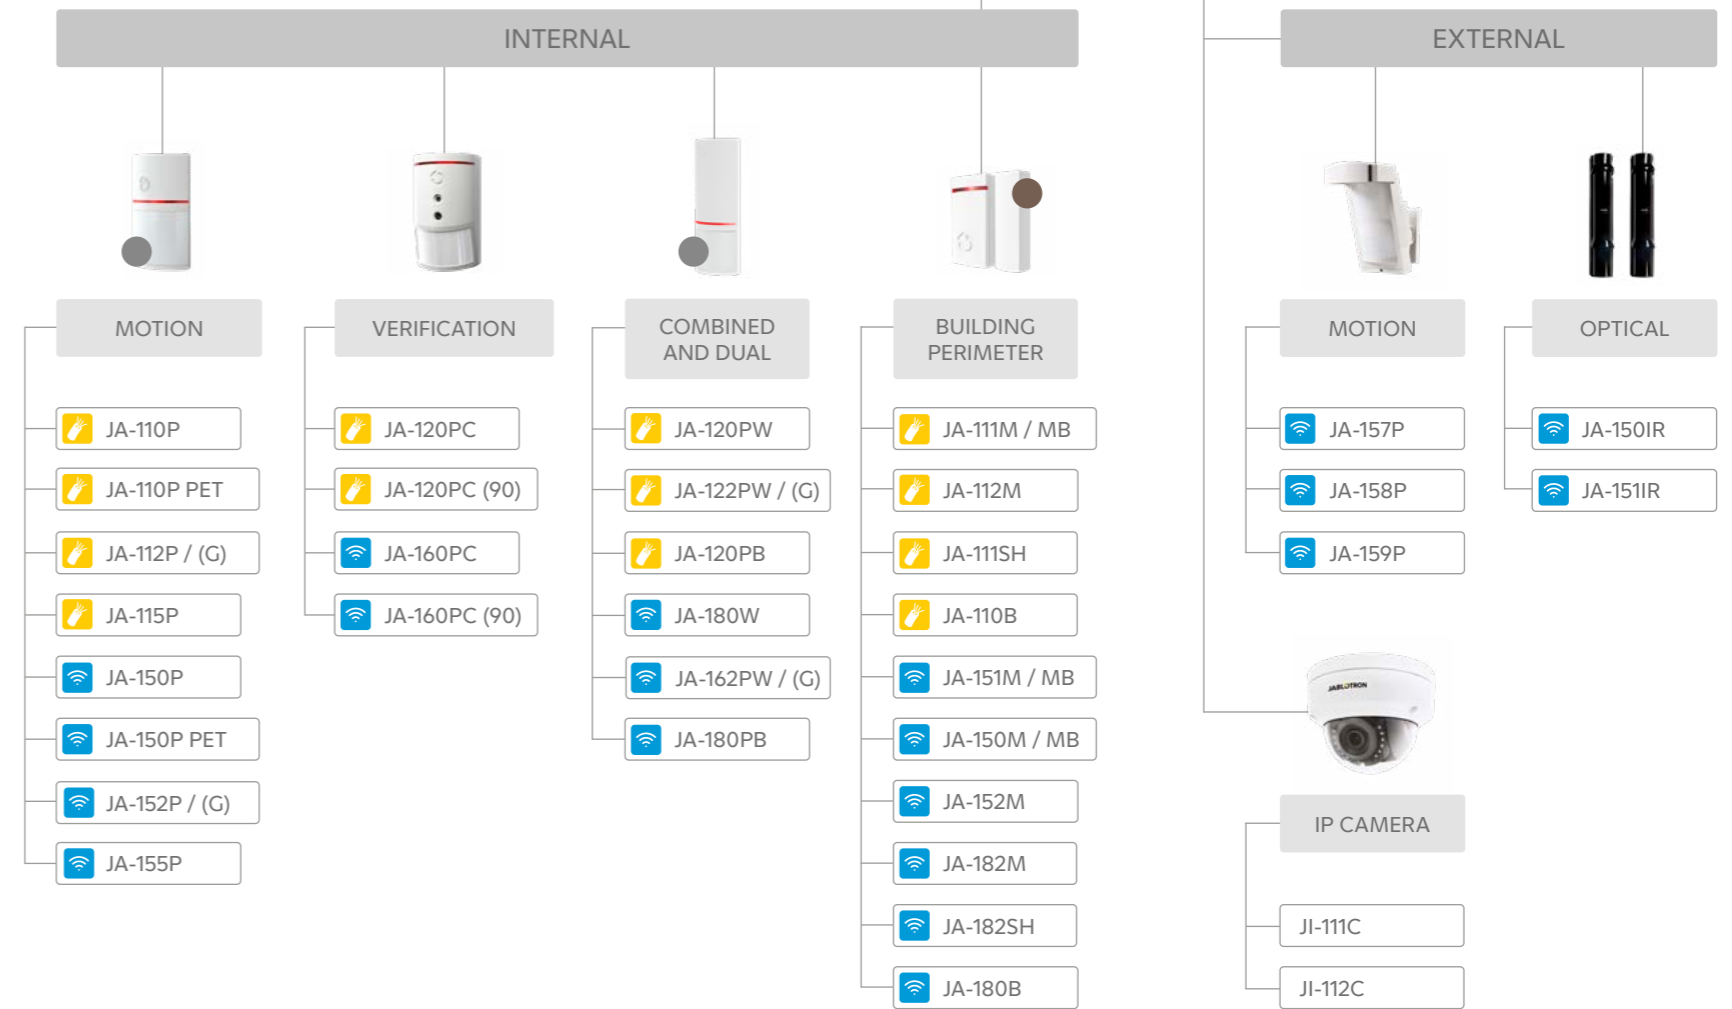

JABLOTRON 100⁺

PRODUCT MAP

ACCESS MODULES

CONTROL PANELS

- JA-100K / KR
- JA-103K / KR
- JA-106K
- JA-107K / KR

REMOTE CONTROLS AND EMERGENCY DEVICES

MODULES

SIRENS

DETECTORS

ENVIRONMENTAL DETECTORS

JABLOTRON 100⁺ many more components

BUS devices
WIRELESS devices

JABLOTRON
CREATING ALARMS