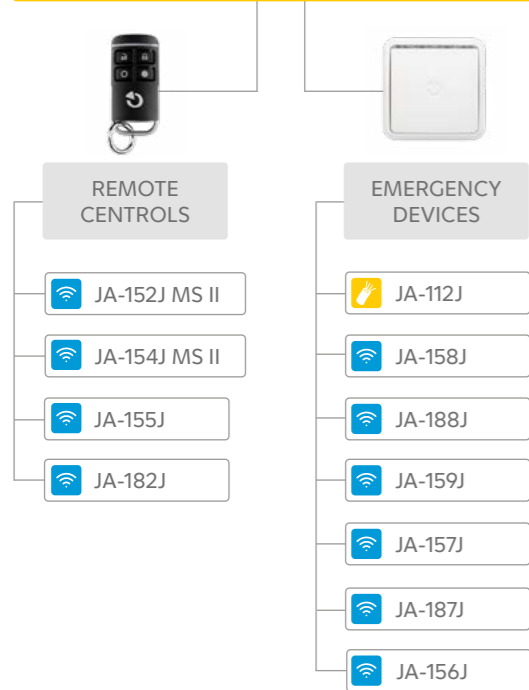

## PRODUCT MAP

### ACCESS MODULES

### CONTROL PANELS

- JA-100K / KR
- JA-103K / KR
- JA-106K
- JA-107K / KR

### REMOTE CONTROLS AND EMERGENCY DEVICES